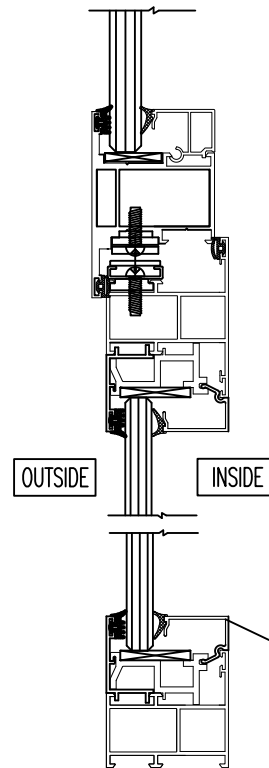

Note \_\_\_\_\_

Client \_\_\_\_\_

Project \_\_\_\_\_

Drawing Title \_\_\_\_\_

Drawn by \_\_\_\_\_ Checked by \_\_\_\_\_

Elise Chong Andre Geffke

Drawing No. \_\_\_\_\_ Pg No. \_\_\_\_\_

02 01

Scale \_\_\_\_\_ Date \_\_\_\_\_

NTS 04-08-20

Revision Details \_\_\_\_\_ Rev. \_\_\_\_\_

MALAYSIAN WINDOW  
glass holding profile  
at outside

GERMAN WINDOW  
glass holding profile  
at inside